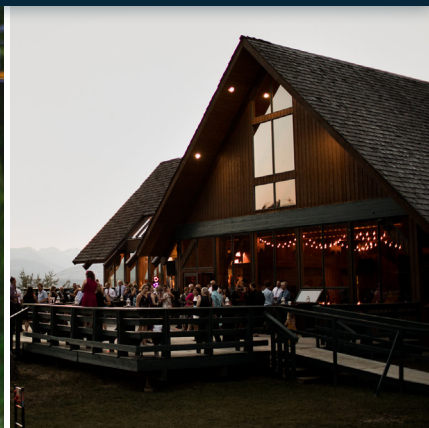

COLUMBIA VALLEY

Wedding Vendor Guide

TRAVEL
COLUMBIA
VALLEY

Photo: Erin Shepley - Bottom photos left to right: Northern Pixel Photography - Barbara Hal, 6:8 Photography, Edward Ross

TravelColumbiaValley.com

RADIUM HOT SPRINGS • INVERMERE • PANORAMA • FAIRMONT HOT SPRINGS • CANAL FLATS

FIND YOUR PERFECT BACKDROP

Discover your dream wedding destination in the Columbia Valley, surrounded by mountain views, lakes, and rivers. Whether you prefer a simple outdoor ceremony or a full-service resort the communities of Radium Hot Springs, Invermere, Panorama, and Fairmont Hot Springs offer a variety of venues. With breathtaking photo spots, flexible ceremony options, and welcoming accommodations, the Columbia Valley is the perfect backdrop for your mountain wedding.

WEDDING VENUES IN THE COLUMBIA VALLEY

INVERMERE ON THE LAKE / PANORAMA MOUNTAIN RESORT

BRADY CREEK RANCH

Outdoor reception with views of Lake Windermere. Almost everything you need available on site including a sound system, kitchen, tables and chairs, linens and more.